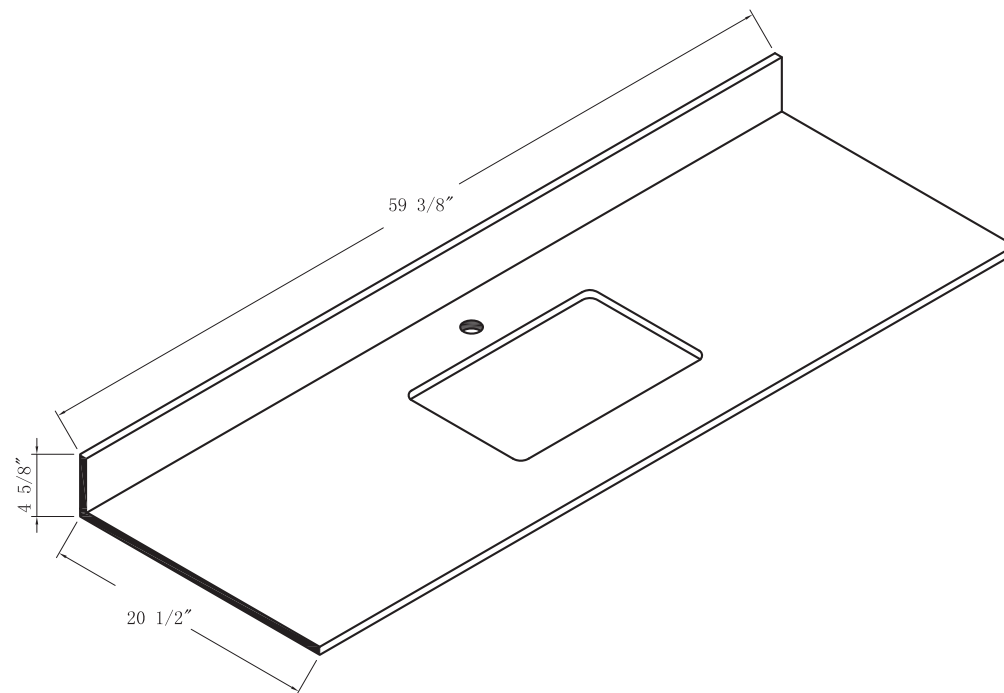

SPECIFICATIONS / TECHNICAL DATA

SINTERED STONE TOP

SINGLE SINK

60"

ATTENTION! Dimensions may vary by up to 3/8". It is highly recommended to pull all dimensions of actual model for installation and measuring purposes.

MODEL# SS60