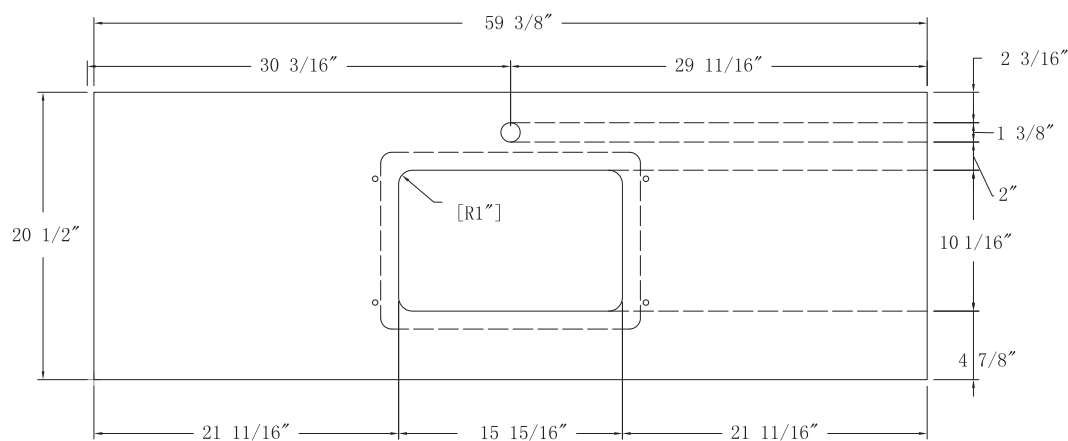

SPECIFICATIONS / TECHNICAL DATA

SINTERED STONE TOP

SINGLE SINK

60"

ATTENTION! Dimensions may vary by up to 3/8". It is highly recommended to pull all dimensions of actual model for installation and measuring purposes.

MODEL# SS60